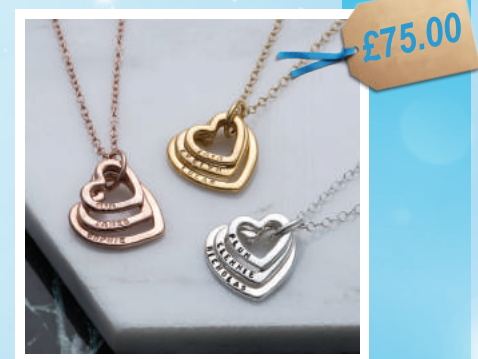

Personalised Beer Glass

£20.00

Christmas Family Wooden Sign

£12.50

Personalised Reindeer Christmas Stocking

£20.00

Personalised Christmas Eve Box

We recommend that you visit www.notonthehighstreet.com to check out their full range.

You won't have to choose which hampers and items you want until November 2021, once you have received your Not On The High Street Gift Cards.

NOT ON THE HIGH STREET .com

Gift card

£75.00

Personalised Family Names Necklace